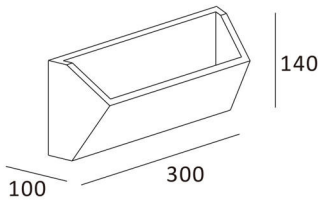

RZE27WLA

Wall Light Up and Down With Aluminum Led Bulb E27 Max.20W 220VAC
L300*W100*H140mm IP20

Description

Designed can be wall/headboard surface mounted for the Decorative Lamp. With the modularized system, it's easy to use and easy to maintain.

Housing: Aluminium, with connection cable. 3-pole terminal block.

LED module: Led Bulb E27 Max.20W.

Finish options: Matt White, Matt Black, Chrome, Satin Nickel, Brushed brass, Black bronze, Customized.

Protection Class I.

Technical data

Light source	LED Bulb E27 Max.20W	
System Wattage	-	
Luminous flux	-	
Luminous efficiency	-	
Colour Temperature	-	
Colour Rendering Index	-	
Colour Deviation	-	
Beam Angle	-	
Rotation	-	
Tilt Angle	-	
Anti-glare Rating	-	
Service Lifetime	-	
Ingress Protection	IP20	
Operation Voltage	220-240VAC, 50Hz	12V
Operation Temperature	-20°C ~ 45°C	
Frame	Aluminum	
Finishing	Matt White, Matt Black, Customized	
Installation	Surface mounted	
Switch	-	
Lighting control (option)	Dali, 0-10V, Triac, Wireless	