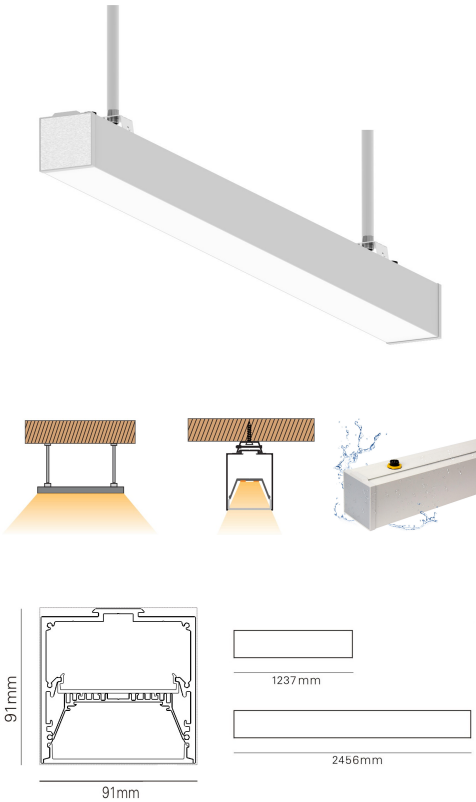

### RZ9090WL12

Linear Light Fixture Led Rigid Bar 45W 4500lm CRI90 50.000h 96° 3-in-1 Dimmable Driver (0~10V, Resistor and PWM) AC 100-277VAC L1237mm With PC Cover Silvery Color IP66

### RZ9090WL24

Linear Light Fixture Led Rigid Bar 90W 9000lm CRI90 50.000h 96° 3-in-1 Dimmable Driver (0~10V, Resistor and PWM) AC 100-277VAC L2456mm With PC Cover Silvery Color IP66

### Description

Linear direct and indirect light luminaire with housing made of anodised aluminium profile with matt or textured paint finish.

Frosted diffuser for direct light and clear diffuser for indirect light with user friendly clipping system. Aluminium end caps.

Separate Circuits.

Suspension and connection accessories available can be optionally sold separately. Supply base made of aluminium, clear power cable and steel suspension cables with millimetric height adjustment system.