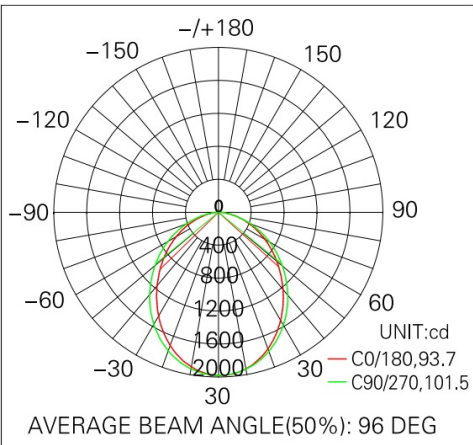

### Technical data

Light source	LED SMD	
System Wattage	45W	90W
Luminous flux	4500lm	9000lm
Luminous efficiency	100lm/w or option	
Colour Temperature	2700K, 3000K, 4000K, 5000K, 6000K	
Colour Rendering Index	CRI>90	
Colour Deviation	SDCM<3	
Beam Angle	96°	
Anti-glare Rating	UGR<19	
Service Lifetime	50.000 Hrs L70 B20 Ta25	
Ingress Protection	IP66	
Operation Voltage	220-240VAC, 50Hz	
Operation Temperature	-20°C ~ 45°C	
Frame	Aluminum	
Installation way	Pendant, Recessed, Surface, Wall mounted	
Finishing	Silver, Matt White, Matt Black	
Dimming range	1-100% with 0-10V Driver integrated	
Lighting control (option)	Dali, 0-10V, Wireless	

Height Eavg,Emax Angle:96deg Diameter