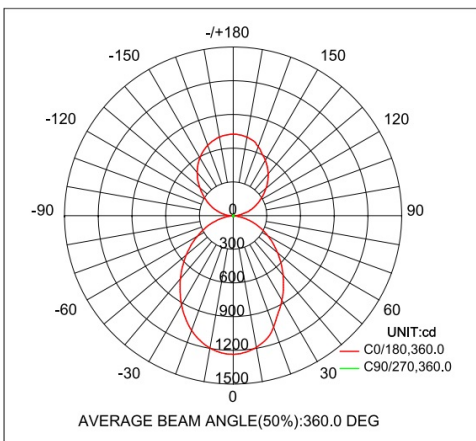

RZ5580DL12

Up & Down Linear Light Fixture Led Rigid Bar 45W 4500lm [Up 18W 1800lm Down 27W 2700lm] CRI90 50.000h 96° 3-in-1 Dimmable Driver (0~10V, Resistor and PWM) AC 100-277VAC L1230mm With PC Cover Silvery Color IP40

RZ5580DL24

Up & Down Linear Light Fixture Led Rigid Bar 90W 9000lm [Up 36W 3600lm Down 54W 5400lm] CRI90 50.000h 96° 3-in-1 Dimmable Driver (0~10V, Resistor and PWM) AC 100-277VAC L2450mm With PC Cover Silvery Color IP40