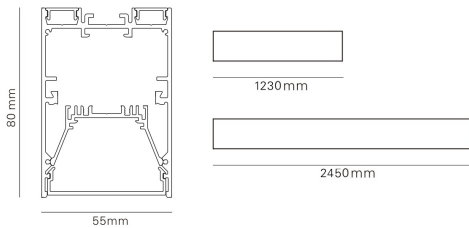

RZ5580DL12

Up & Down Linear Light Fixture Led Rigid Bar 45W 4500lm [Up 18W 1800lm Down 27W 2700lm] CRI90 50.000h 96° 3-in-1 Dimmable Driver (0~10V, Resistor and PWM) AC 100-277VAC L1230mm With PC Cover Silvery Color IP40

RZ5580DL24

Up & Down Linear Light Fixture Led Rigid Bar 90W 9000lm [Up 36W 3600lm Down 54W 5400lm] CRI90 50.000h 96° 3-in-1 Dimmable Driver (0~10V, Resistor and PWM) AC 100-277VAC L2450mm With PC Cover Silvery Color IP40

Description

Linear direct and indirect light luminaire with housing made of anodised aluminium profile with matt or textured paint finish.

Frosted diffuser for direct light and clear diffuser for indirect light with user friendly clipping system. Aluminium end caps.

Technical data

| | |
|---------------------------|--|
| Light source | LED SMD |
| System Wattage | 45W [Up 18W 1800lm Down 27W 2700lm] 90W [Up 36W 3600lm Down 54W 5400lm] |
| Luminous flux | 4500lm 9000lm |
| Luminous efficiency | 100lm/w or option |
| Colour Temperature | 2700K, 3000K, 4000K, 5000K, 6000K |
| Colour Rendering Index | CRI>90 |
| Colour Deviation | SDCM<3 |
| Beam Angle | 96° |
| Anti-glare Rating | UGR<19 |
| Service Lifetime | 50.000 Hrs L70 B20 Ta25 |
| Ingress Protection | IP40 |
| Operation Voltage | 220-240VAC, 50Hz |
| Operation Temperature | -20°C ~ 45°C |
| Frame | Aluminum |
| Installation way | Pendant, Recessed, Surface, Wall mounted |
| Finishing | Silver, Matt White, Matt Black |
| Dimming range | 1-100% with 0-10V Driver integrated |
| Lighting control (option) | Dali, 0-10V, Wireless |