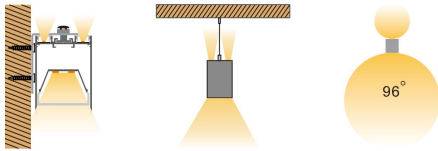

Description

Linear direct and indirect light luminaire with housing made of anodised aluminium profile with matt or textured paint finish.

Frosted diffuser for direct light and clear diffuser for indirect light with user friendly clipping system. Aluminium end caps.

Technical data

| | |
|---------------------------|--|
| Light source | LED SMD |
| System Wattage | 45W [Up 18W 1800lm Down 27W 2700lm] 90W [Up 36W 3600lm Down 54W 5400lm] |
| Luminous flux | 4500lm 9000lm |
| Luminous efficiency | 100lm/w or option |
| Colour Temperature | 2700K, 3000K, 4000K, 5000K, 6000K |
| Colour Rendering Index | CRI>90 |
| Colour Deviation | SDCM<3 |
| Beam Angle | 96° |
| Anti-glare Rating | UGR<19 |
| Service Lifetime | 50.000 Hrs L70 B20 Ta25 |
| Ingress Protection | IP40 |
| Operation Voltage | 220-240VAC, 50Hz |
| Operation Temperature | -20°C ~ 45°C |
| Frame | Aluminum |
| Installation way | Pendant, Recessed, Surface, Wall mounted |
| Finishing | Silver, Matt White, Matt Black |
| Dimming range | 1-100% with 0-10V Driver integrated |
| Lighting control (option) | Dali, 0-10V, Wireless |