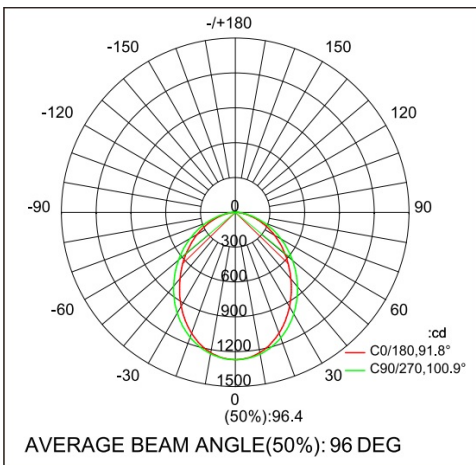

Technical data

Light source	LED SMD	
System Wattage	22W	44W
Luminous flux	2200lm	4400lm
Luminous efficiency	100lm/w or option	
Colour Temperature	2700K~6000K	
Colour Rendering Index	CRI>90	
Colour Deviation	SDCM<3	
Beam Angle	96°	
Anti-glare Rating	UGR<19	
Service Lifetime	50.000 Hrs L70 B20 Ta25	
Ingress Protection	IP40	
Operation Voltage	220-240VAC, 50Hz	
Operation Temperature	-20°C ~ 45°C	
Frame	Aluminum	
Installation way	Pendant, Recessed, Surface, Wall mounted	
Finishing	Silver, Matt White, Matt Black	
Dimming range	0-100% with RF 2.4G integrated Tunable White	
Lighting control (option)	Dali, 0-10V, Wireless	

2m	134.7,318.6lx	413.00cm
4m	33.68,79.65lx	826.01cm
6m	14.97,35.40lx	1239.01cm
8m	8.419,19.91lx	1652.02cm
10m	5.388,12.74lx	2065.02cm

Height Eavg,Emax Diameter

Accessories

Notes

-