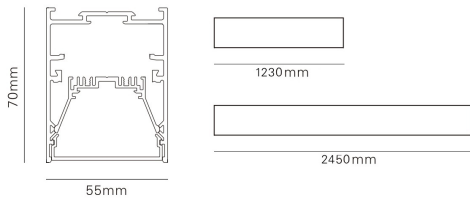

Description

Linear direct and indirect light luminaire with housing made of anodised aluminium profile with matt or textured paint finish.

Frosted diffuser for direct light and clear diffuser for indirect light with user friendly clipping system. Aluminium end caps.

Technical data

Light source	LED SMD	
System Wattage	22W	44W
Luminous flux	2200lm	4400lm
Luminous efficiency	100lm/w or option	
Colour Temperature	2700K~6000K	
Colour Rendering Index	CRI>90	
Colour Deviation	SDCM<3	
Beam Angle	96°	
Anti-glare Rating	UGR<19	
Service Lifetime	50.000 Hrs L70 B20 Ta25	
Ingress Protection	IP40	
Operation Voltage	220-240VAC, 50Hz	
Operation Temperature	-20°C ~ 45°C	
Frame	Aluminum	
Installation way	Pendant, Recessed, Surface, Wall mounted	
Finishing	Silver, Matt White, Matt Black	
Dimming range	0-100% with RF 2.4G integrated Tunable White	
Lighting control (option)	Dali, 0-10V, Wireless	

2m	134.7,318.6lx	413.00cm
4m	33.68,79.65lx	826.01cm
6m	14.97,35.40lx	1239.01cm
8m	8.419,19.91lx	1652.02cm
10m	5.388,12.74lx	2065.02cm

Height Eavg,Emax Diameter

Accessories

Notes

-