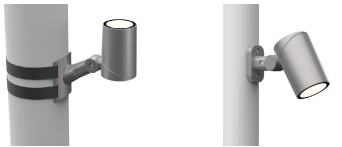

RZ4066SLC

Floodlight With Die-casting Aluminum, Anti-Corrosion, Transparent Toughened Glass Led 40W 3200lm CRI80 D147mm 50.000h IP66 with Grey Color

RZ5066SLC

Floodlight With Die-casting Aluminum, Anti-Corrosion, Transparent Toughened Glass Led 50W 4000lm CRI80 D147mm 50.000h IP66 with Grey Color

Tree

Pole

Pole-2

Mounting

Description

Outdoor floodlight designed to use LED lamps and a spot optic. Consists of an optical assembly and a base.

Housing, hinge and mounting plate: Die-casting Aluminum, Anti-Corrosion, No-Rinse surface treatment. Surface with fluorine carbon spraying and optimised for reduced accumulation of dirt, with a high level of weather resistance. Hinge with 130° tilt. Mounting plate rotatable through 350°. All external screws used are made of A2 stainless steel. Luminaire head with transparent toughened non-reflective glass, resist the impact and friction.

Control gear: 1 cable entries. [2] 3-pole terminal block.

LED module: High-power LEDs on metal-core PCB. Collimating lens made of optical Polymethyl. Tender and soft light to perfectly present the object without black spot and dark area.

Dimming driver can be optionally sold separately: Dali, 0-10V, Triac, Wireless.

Protection mode IP66: dust-proof and water jet-proof.

Technical data

Light source	LED COB	
System Wattage	40W	50W
Luminous flux	3200lm	4000lm
Number of led lamp	5 Led	15 Led
Luminous efficiency	80lm/w or option	
Colour Temperature	2700K, 3000K, 4000K, 6000K, [RGB]	
Colour Rendering Index	CRI>80, [CRI>90]	
Colour Deviation	SDCM<3	
Beam Angle	6°, 8°, 12°, 20°, 30°, 45°, [5x20°], [10x70°]	
Rotation Angle	130° Tilt 350° Swivel	
Anti-glare Rating	Accessory options	
Service Lifetime	50.000 Hrs L80 B20 Ta35	
Ingress Protection	IP66	
Operation Voltage	100-264VAC, 50Hz	24VDC
Operation Temperature	-30°C ~ 50°C	
Frame	Aluminum	
Finishing	Dark Grey, Matt Black or Option	
Lighting control (option)	Dali, 0-10V, Triac, Wireless, DMX512	