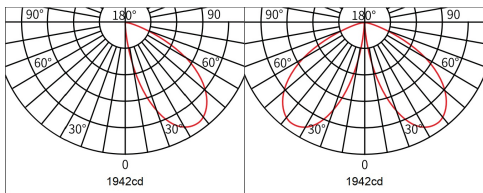

Protection mode IP65: dust-proof and water jet-proof.

Diffused

Asymmetric

Technical data

Light source	LED SMD			
System Wattage	6W	12W		20W 36W
Luminous flux	480lm	960lm		1600lm 2880lm
Number of led lamp	-			
Luminous efficiency	80lm/w or option			
Colour Temperature	2700K, 3000K, 4000K, 6000K			
Colour Rendering Index	CRI>80, [CRI>90]			
Colour Deviation	SDCM<3			
Beam Angle	Diffused		Asymmetric	
Rotation Angle	-			
Anti-glare Rating	-			
Service Lifetime	50.000 Hrs L80 B20 Ta35			
Ingress Protection	IP65			
Operation Voltage	100-240VAC, 50Hz		24VDC	
Operation Temperature	-30°C ~ 50°C			
Frame	Aluminum			
Finishing	Grey Color, Matt White, Matt Black or Option			
Lighting control (option)	Dali, 0-10V, Triac, Wireless			