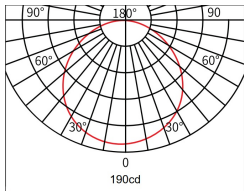

Protection mode IP65: dust-proof and water jet-proof.

Diffused

Asymmetric

Technical data

Light source	LED SMD			
System Wattage	6W	12W		20W 36W
Luminous flux	480lm	960lm		1600lm 2880lm
Number of led lamp	-			
Luminous efficiency	80lm/w or option			
Colour Temperature	2700K, 3000K, 4000K, 6000K			
Colour Rendering Index	CRI>80, [CRI>90]			
Colour Deviation	SDCM<3			
Beam Angle	Diffused		Asymmetric	
Rotation Angle	-			
Anti-glare Rating	-			
Service Lifetime	50.000 Hrs L80 B20 Ta35			
Ingress Protection	IP65			
Operation Voltage	100-240VAC, 50Hz		24VDC	
Operation Temperature	-30°C ~ 50°C			
Frame	Aluminum			
Finishing	Grey Color, Matt White, Matt Black or Option			
Lighting control (option)	Dali, 0-10V, Triac, Wireless			