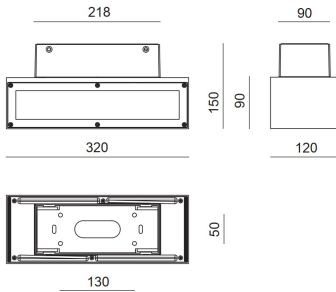

RZ0666SMF

Surface Mounted Up-Light With Die-casting Aluminum Led 6W 480lm CRI80 Diffused 220VAC 120*150*L320mm 50.000h IP66

RZ1266SMF

Surface Mounted Up & Down Light With Die-casting Aluminum Led 12W 960lm CRI80 Diffused 220VAC 120*150*L320mm 50.000h

RZ2066SMF

Surface Mounted Up-Light With Die-casting Aluminum Led 20W 1600lm CRI80 Asymmetric 220VAC 120*150*L320mm 50.000h IP66

RZ3666SMF

Surface Mounted Up & Down Light With Die-casting Aluminum Led 36W 2880lm CRI80 Asymmetric 220VAC 120*150*L320mm 50.000h IP66

Surface mounting box for easy wiring or conduit connection when wiring from behind is not possible. Luminaire head with transparent toughened non-reflective glass, resist the impact and friction.

Control gear: 1 cable entries. 3-pole terminal block.