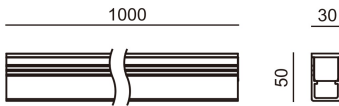

RZ1067ILA

Inground Linear Light With Die-casting Aluminum, Surface with White Polymer Coating Led 10W 700lm CRI80 24VDC L1000mm 50.000h IP67