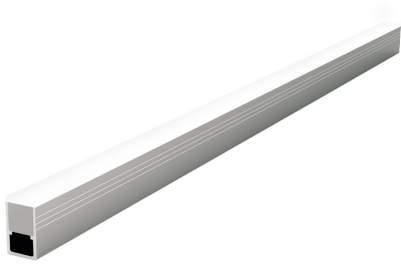

RZ1067ILA

Inground Linear Light With Die-casting Aluminum, Surface with White Polymer Coating Led 10W 700lm CRI80 24VDC L1000mm 50.000h IP67

RZ1567ILA

Inground Linear Light With Die-casting Aluminum, Surface with White Polymer Coating Led 15W 1050lm CRI80 24VDC L1000mm 50.000h IP67

Description

LED linear luminaire for inground, ceiling-recessed and LED video display application. Housing: Die-casting Aluminum, Anti-Corrosion, surface with anodizing treatment and optimised for reduced accumulation of dirt, with a high level of weather resistance. Two mounting brackets for positioning as required: corrosion-resistant aluminium. 135° tilt. Luminaire head with Surface with White Polymer Coating, resist the impact and friction, has excellent rainwater clean ability. Control gear: 2 cable entries. Through-wiring possible. [2-5] 2-pole terminal block. LED module: High-power LEDs on metal-core PCB. Lens made of optical Polymethyl. Tender and soft light to perfectly present the object without black spot and dark area. Constant current driver with PWM gray control installed inside, RGB gray level can reach to 65 degree equally, make the dynamic light-dimmer more soft, and the color richer. DMX512 and Dimming driver can be optionally sold separately, Powerful interface adopts high reliable bus connect, all has the function of automatic addressing. Protection mode IP67: dust-proof and accidental immersion up to 1m deep.