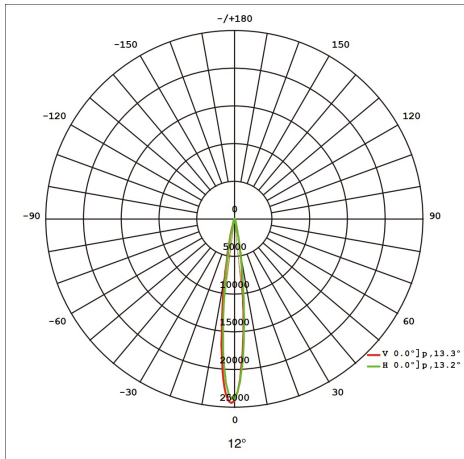

RZ1566SLC

Floodlight With Die-casting Aluminum, Anti-Corrosion, Transparent Toughened Glass Led 15W 1200lm CRI80 D108mm 50.000h IP66 with Grey Color

RZ2266SLC

Floodlight With Die-casting Aluminum, Anti-Corrosion, Transparent Toughened Glass Led 22W 1760lm CRI80 D108mm 50.000h IP66 with Grey Color

RZ3066SLC

Floodlight With Die-casting Aluminum, Anti-Corrosion, Transparent Toughened Glass Led 30W 2400lm CRI80 D108mm 50.000h IP66 with Grey Color

Description

Outdoor floodlight designed to use LED lamps and a spot optic. Consists of an optical assembly and a base.

Housing, hinge and mounting plate: Die-casting Aluminum, Anti-Corrosion, No-Rinse surface treatment. Surface with fluorine carbon spraying and optimised for reduced accumulation of dirt, with a high level of weather resistance. Hinge with 130° tilt. Mounting plate rotatable through 350°. All external screws used are made of A2 stainless steel. Luminaire head with transparent toughened non-reflective glass, resist the impact and friction.

Control gear: 1 cable entries. [2] 3-pole terminal block.

LED module: High-power LEDs on metal-core PCB. Collimating lens made of optical Polymethyl. Tender and soft light to perfectly present the object without black spot and dark area.

Dimming driver can be optionally sold separately: Dali, 0-10V, Triac, Wireless.

Protection mode IP66: dust-proof and water jet-proof.

Technical data