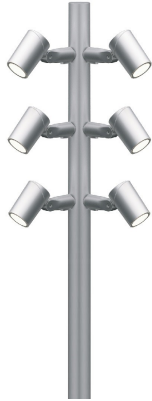

### RZ1566SLC

Floodlight With Die-casting Aluminum, Anti-Corrosion, Transparent Toughened Glass Led 15W 1200lm CRI80 D108mm 50.000h IP66 with Grey Color

### RZ2266SLC

Floodlight With Die-casting Aluminum, Anti-Corrosion, Transparent Toughened Glass Led 22W 1760lm CRI80 D108mm 50.000h IP66 with Grey Color

### RZ3066SLC

Floodlight With Die-casting Aluminum, Anti-Corrosion, Transparent Toughened Glass Led 30W 2400lm CRI80 D108mm 50.000h IP66 with Grey Color

### Description

Outdoor floodlight designed to use LED lamps and a spot optic. Consists of an optical assembly and a base.

Housing, hinge and mounting plate: Die-casting Aluminum, Anti-Corrosion, No-Rinse surface treatment. Surface with fluorine carbon spraying and optimised for reduced accumulation of dirt, with a high level of weather resistance. Hinge with 130° tilt. Mounting plate rotatable through 350°. All external screws used are made of A2 stainless steel. Luminaire head with transparent toughened non-reflective glass, resist the impact and friction.