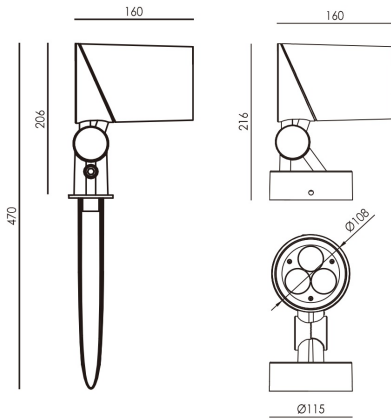

### RZ1566SLC

Floodlight With Die-casting Aluminum, Anti-Corrosion, Transparent Toughened Glass Led 15W 1200lm CRI80 D108mm 50.000h IP66 with Grey Color

### Description

Outdoor floodlight designed to use LED lamps and a spot optic. Consists of an optical assembly and a base.

Housing, hinge and mounting plate: Die-casting Aluminum, Anti-Corrosion, No-Rinse surface treatment. Surface with fluorine carbon spraying and optimised for reduced accumulation of dirt, with a high level of weather resistance. Hinge with 130° tilt. Mounting plate rotatable through 350°. All external screws used are made of A2 stainless steel. Luminaire head with transparent toughened non-reflective glass, resist the impact and friction.

Control gear: 1 cable entries. [2] 3-pole terminal block.

LED module: High-power LEDs on metal-core PCB. Collimating lens made of optical Polymethyl. Tender and soft light to perfectly present the object without black spot and dark area.

### Technical data

Light source	LED COB		
System Wattage	15W	22W	30W
Luminous flux	1200lm	1760lm	2400lm
Number of led lamp	3 Led		
Luminous efficiency	80lm/w or option		
Colour Temperature	2700K, 3000K, 4000K, 6000K, [RGB]		
Colour Rendering Index	CRI>80, [CRI>90]		
Colour Deviation	SDCM<3		
Beam Angle	3°, 6°, 12°, 20°, 30°, 45°, [5x20°], [10x70°]		
Rotation Angle	130° Tilt   350° Swivel		
Anti-glare Rating	Accessory options		
Service Lifetime	50.000 Hrs L80 B20 Ta35		
Ingress Protection	IP66		
Operation Voltage	100-264VAC, 50Hz		24VDC
Operation Temperature	-30°C ~ 50°C		
Frame	Aluminum		
Finishing	Dark Grey, Matt Black or Option		
Lighting control (option)	Dali, 0-10V, Triac, Wireless, DMX512		