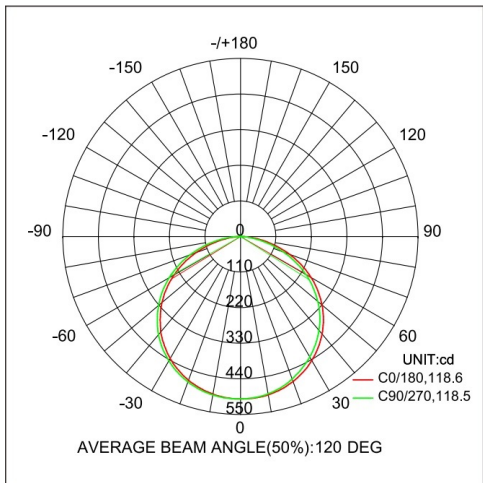

RZ1520CST

CCT Tunable Led Strip 15W/m 1500lm [27K 710lm 60K 790lm] CRI90 2700K~6000K 24VDC 50.000h IP20 5M/roll

RZ1565CST

CCT Tunable Led Strip 15W/m 1500lm [27K 710lm 60K 790lm] CRI90 2700K~6000K 24VDC 50.000h IP65 5M/roll

Description

LED Strip, adopting self-encapsulated LED, highlight SMD, flexible FPC, 3M tape available. High-energy efficacy achieving up to 100lm/W, 3 steps MacAdam, soft light to perfectly present the object without black spot and dark area. No need to attach aluminum profile for heat sink, various of connection accessories can be optionally sold separately. Customized length available up to 5m per roll. Change atmosphere by tuning the color temperature by Tunable White (2700K~6000K) and dimming control systems are for choice. Short cuttable unit suitable for furniture lighting, and for unpredictable requirements on site, applying to indoor and outdoor lighting, furniture, advertisement and other supporting usages. Protections grades of IP55, IP65, IP66, IP67 and IP68 can be achieved by adopting silicone integrated extrusion, nano coating and other protection processes.

Technical data

Light source	LED SMD
System Wattage	15W/m
Luminous flux	1500lm [27K 710lm 60K 790lm]
Luminous efficiency	100lm/w or option
Colour Temperature	2700K ~ 6000K Adjustable
Colour Rendering Index	CRI>90 [CRI95]
Colour Deviation	SDCM<3
Beam Angle	120°
Max.Length	5m
Cut length	100mm
Led/m	120pcs
Anti-glare Rating	-
Service Lifetime	50.000 Hrs L70 B20 Ta25
Ingress Protection	IP20 IP65 Option
Operation Voltage	24VDC
Operation Temperature	-20°C ~ 45°C
Lighting control (option)	Dali, 0-10V, Triac, Wireless, Tunable White

Height	Eavg,Emax	Angle: 120 deg	Diameter
2m	31.41,125.6lx		670.28cm
4m	7.01,28.23lx		1340.56cm
6m	3.490,13.96lx		2010.83cm
8m	1.963,7.852lx		2681.11cm
10m	1.256,5.025lx		3351.39cm

Accessories

Notes