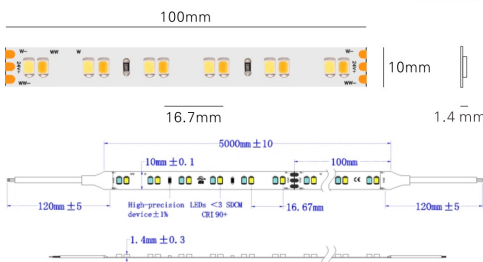

RZ1520CST

CCT Tunable Led Strip 15W/m 1500lm [27K 710lm 60K 790lm] CRI90 2700K~6000K 24VDC 50.000h IP20 5M/roll

RZ1565CST

CCT Tunable Led Strip 15W/m 1500lm [27K 710lm 60K 790lm] CRI90 2700K~6000K 24VDC 50.000h IP65 5M/roll

Description

LED Strip, adopting self-encapsulated LED, highlight SMD, flexible FPC, 3M tape available. High-energy efficacy achieving up to 100lm/W, 3 steps MacAdam, soft light to perfectly present the object without black spot and dark area. No need to attach aluminum profile for heat sink, various of connection accessories can be optionally sold separately. Customized length available up to 5m per roll. Change atmosphere by tuning the color temperature by Tunable White (2700K~6000K) and dimming control systems are for choice. Short cuttable unit suitable for furniture lighting, and for unpredictable requirements on site, applying to indoor and outdoor lighting, furniture, advertisement and other supporting usages. Protections grades of IP55, IP65, IP66, IP67 and IP68 can be achieved by adopting silicone integrated extrusion, nano coating and other protection processes.

Technical data

Light source	LED SMD
System Wattage	15W/m
Luminous flux	1500lm [27K 710lm 60K 790lm]
Luminous efficiency	100lm/w or option
Colour Temperature	2700K ~ 6000K Adjustable
Colour Rendering Index	CRI>90 [CRI95]
Colour Deviation	SDCM<3
Beam Angle	120°
Max.Length	5m
Cut length	100mm
Led/m	120pcs
Anti-glare Rating	-
Service Lifetime	50.000 Hrs L70 B20 Ta25
Ingress Protection	IP20 IP65 Option
Operation Voltage	24VDC
Operation Temperature	-20°C ~ 45°C
Lighting control (option)	Dali, 0-10V, Triac, Wireless, Tunable White

Height	Eavg,Emax	Angle: 120 deg	Diameter
2m	31.41,125.6lx		670.28cm
4m	7.01,28.23lx		1340.56cm
6m	3.490,13.96lx		2010.83cm
8m	1.963,7.852lx		2681.11cm
10m	1.256,5.025lx		3351.39cm

Accessories

Notes