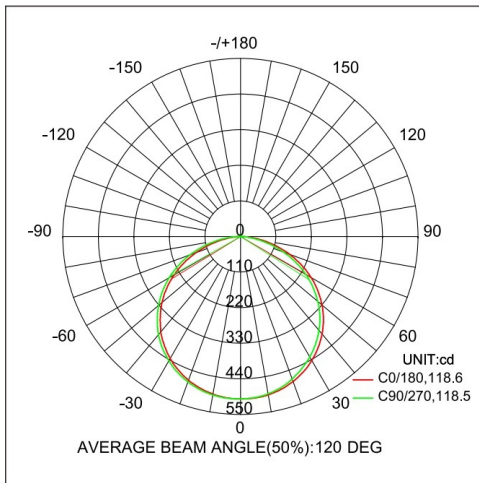

### RZ1520CST

CCT Tunable Led Strip 15W/m 1500lm [27K 710lm 60K 790lm] CRI90 2700K~6000K 24VDC 50.000h IP20 5M/roll

### RZ1565CST

CCT Tunable Led Strip 15W/m 1500lm [27K 710lm 60K 790lm] CRI90 2700K~6000K 24VDC 50.000h IP65 5M/roll

### Description

LED Strip, adopting self-encapsulated LED, highlight SMD, flexible FPC, 3M tape available. High-energy efficacy achieving up to 100lm/W, 3 steps MacAdam, soft light to perfectly present the object without black spot and dark area. No need to attach aluminum profile for heat sink, various of connection accessories can be optionally sold separately. Customized length available up to 5m per roll. Change atmosphere by tuning the color temperature by Tunable White (2700K~6000K) and dimming control systems are for choice. Short cuttable unit suitable for furniture lighting, and for unpredictable requirements on site, applying to indoor and outdoor lighting, furniture, advertisement and other supporting usages. Protections grades of IP55, IP65, IP66, IP67 and IP68 can be achieved by adopting silicone integrated extrusion, nano coating and other protection processes.

### Technical data

Light source	LED SMD
System Wattage	15W/m
Luminous flux	1500lm [27K 710lm 60K 790lm]
Luminous efficiency	100lm/w or option
Colour Temperature	2700K ~ 6000K Adjustable
Colour Rendering Index	CRI>90 [CRI95]
Colour Deviation	SDCM<3
Beam Angle	120°
Max.Length	5m
Cut length	100mm
Led/m	120pcs
Anti-glare Rating	-
Service Lifetime	50.000 Hrs L70 B20 Ta25
Ingress Protection	IP20   IP65   Option
Operation Voltage	24VDC
Operation Temperature	-20°C ~ 45°C
Lighting control (option)	Dali, 0-10V, Triac, Wireless, Tunable White