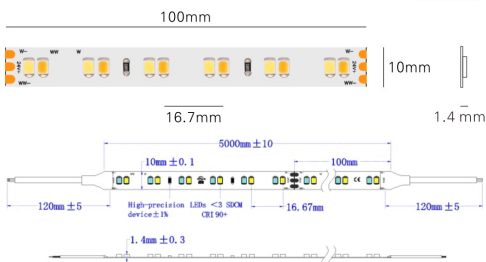

### RZ1520CST

CCT Tunable Led Strip 15W/m 1500lm [27K 710lm 60K 790lm] CRI90 2700K~6000K 24VDC 50.000h IP20 5M/roll

### RZ1565CST

CCT Tunable Led Strip 15W/m 1500lm [27K 710lm 60K 790lm] CRI90 2700K~6000K 24VDC 50.000h IP65 5M/roll

### Description

LED Strip, adopting self-encapsulated LED, highlight SMD, flexible FPC, 3M tape available. High-energy efficacy achieving up to 100lm/W, 3 steps MacAdam, soft light to perfectly present the object without black spot and dark area. No need to attach aluminum profile for heat sink, various of connection accessories can be optionally sold separately. Customized length available up to 5m per roll. Change atmosphere by tuning the color temperature by Tunable White (2700K~6000K) and dimming control systems are for choice. Short cuttable unit suitable for furniture lighting, and for unpredictable requirements on site, applying to indoor and outdoor lighting, furniture, advertisement and other supporting usages. Protections grades of IP55, IP65, IP66, IP67 and IP68 can be achieved by adopting silicone integrated extrusion, nano coating and other protection processes.

### Technical data

Light source	LED SMD
System Wattage	15W/m
Luminous flux	1500lm [27K 710lm 60K 790lm]
Luminous efficiency	100lm/w or option
Colour Temperature	2700K ~ 6000K Adjustable
Colour Rendering Index	CRI>90 [CRI95]
Colour Deviation	SDCM<3
Beam Angle	120°
Max.Length	5m
Cut length	100mm
Led/m	120pcs
Anti-glare Rating	-
Service Lifetime	50.000 Hrs L70 B20 Ta25
Ingress Protection	IP20   IP65   Option
Operation Voltage	24VDC
Operation Temperature	-20°C ~ 45°C
Lighting control (option)	Dali, 0-10V, Triac, Wireless, Tunable White