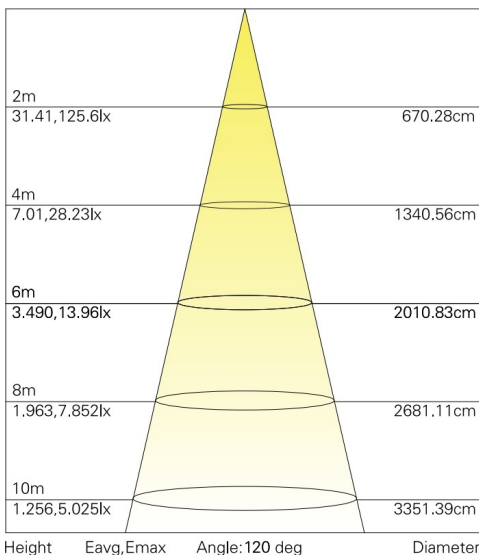

### RZ1520CST

CCT Tunable Led Strip 15W/m 1500lm [27K 710lm 60K 790lm] CRI90 2700K~6000K 24VDC 50.000h IP20 5M/roll

### RZ1565CST

CCT Tunable Led Strip 15W/m 1500lm [27K 710lm 60K 790lm] CRI90 2700K~6000K 24VDC 50.000h IP65 5M/roll

### Description

LED Strip, adopting self-encapsulated LED, highlight SMD, flexible FPC, 3M tape available. High-energy efficacy achieving up to 100lm/W, 3 steps MacAdam, soft light to perfectly present the object without black spot and dark area. No need to attach aluminum profile for heat sink, various of connection accessories can be optionally sold separately. Customized length available up to 5m per roll. Change atmosphere by tuning the color temperature by Tunable White (2700K~6000K) and dimming control systems are for choice. Short cuttable unit suitable for furniture lighting, and for unpredictable requirements on site, applying to indoor and outdoor lighting, furniture, advertisement and other supporting usages. Protections grades of IP55, IP65, IP66, IP67 and IP68 can be achieved by adopting silicone integrated extrusion, nano coating and other protection processes.

### Technical data

Light source	LED SMD
System Wattage	15W/m
Luminous flux	1500lm [27K 710lm 60K 790lm]
Luminous efficiency	100lm/w or option
Colour Temperature	2700K ~ 6000K Adjustable
Colour Rendering Index	CRI>90 [CRI95]
Colour Deviation	SDCM<3
Beam Angle	120°
Max.Length	5m
Cut length	100mm
Led/m	120pcs
Anti-glare Rating	-
Service Lifetime	50.000 Hrs L70 B20 Ta25
Ingress Protection	IP20   IP65   Option
Operation Voltage	24VDC
Operation Temperature	-20°C ~ 45°C
Lighting control (option)	Dali, 0-10V, Triac, Wireless, Tunable White