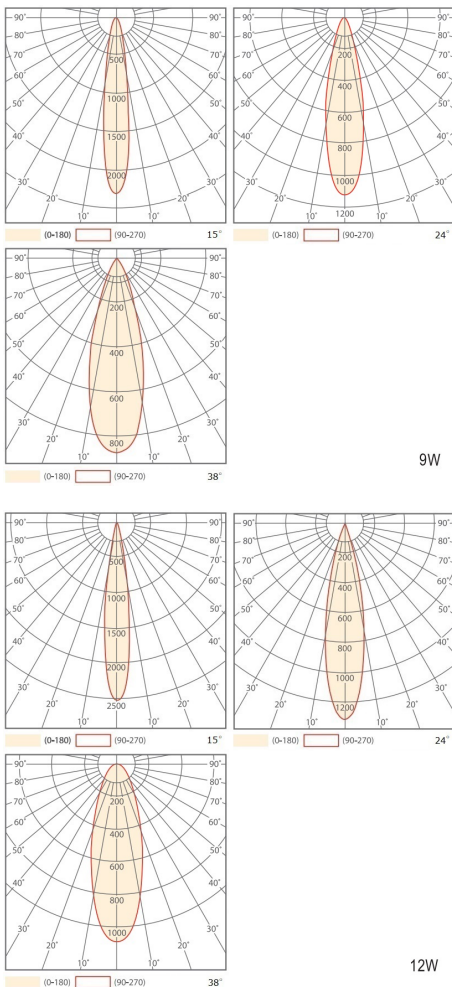

Model	Dimension	Model	Dimension
RZ07WSM	D75*H100	RZ25WSM	D115*H152
RZ09WSM	D75*H100	RZ30WSM	D115*H152
RZ12WSM	D95*H100	RZ40WSM	D140*H162
RZ15WSM	D95*H100	RZ50WSM	D170*H182
RZ20WSM	D95*H152	RZ60WSM	D205*H212

### RZ07WSM

Waterproof Round Surface Mounted Fixed Downlight With Anti-Glare Reflector Led 7W 595lm CRI90 D75\*H100 50.000h IP65

### RZ09WSM

Waterproof Round Surface Mounted Fixed Downlight With Anti-Glare Reflector Led 9W 765lm CRI90 D75\*H100 50.000h IP65

### Technical data

Light source	LED COB
System Wattage	7W   9W   12W   15W   20W
Luminous flux	595lm   765lm   1020lm   1275lm   1700lm
Luminous efficiency	85lm/w or option
Colour Temperature	2700K, 3000K, 4000K, 6000K
Colour Rendering Index	CRI>90
Colour Deviation	SDCM<3
Beam Angle	15°, 24°, 38°
Cut-Off Angle	38°
Tilt Angle	-
Anti-glare Rating	UGR<16
Service Lifetime	50.000 Hrs L70 B20 Ta25
Ingress Protection	IP44
Operation Voltage	220-240VAC, 50Hz
Operation Temperature	-20°C ~ 45°C
Frame	Aluminum
Finishing	Matt White, Matt Black
Lighting control (option)	Dali, 0-10V, Triac, Wireless