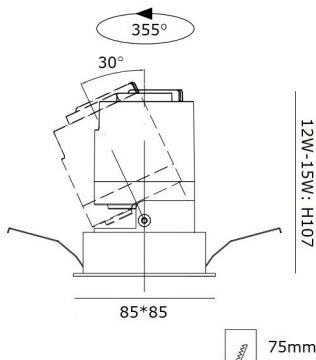

RZ0775SDF

Square Recessed Adjustable Downlight With Anti-Glare Reflector Led 7W 595lm CRI90 50.000h IP44

RZ0975SDF

Square Recessed Adjustable Downlight With Anti-Glare Reflector Led 9W 765lm CRI90 50.000h IP44

Description

Housing: Cast aluminium, Adjustable, designed as heat sink, with connection cable. 0°-30° tilt, 355° rotation. Fixing ring: Matt White, Matt Black, Customized.
 Mounting ring: Expanding spring fixing for ceiling thicknesses of 5-30mm. Includes control gear with Led driver separate. 2-pole terminal block.
 LED module: High-power LEDs on metal-core PCB. Collimating lens made of optical Polymethyl. Tender and soft light to perfectly present the object without black spot and dark area.
 Dimming driver can be optionally sold separately: Dali, 0-10V, Triac, DMX, Wireless, Tuya. Anti-glare cone with covered mounting detail: Mirror Silver, Mirror Black, Mirror Gold, Matt Silver, Matt Black, Matt Gold, Customized. High quality optical diffuser reduces LED dazzle light. Optical cut-off angle 45°. Deep anti-glare design, protect the eye.

Technical data

Light source	LED COB			
System Wattage	7W	9W	12W	15W
Luminous flux	595lm	765lm	1020lm	1275lm
Luminous efficiency	85lm/w or option			
Colour Temperature	2700K, 3000K, 4000K, 6000K, [2700~6500K]			
Colour Rendering Index	CRI>90; [CRI>95]			
Colour Deviation	SDCM<3			
Beam Angle	10°, 15°, 24°, 38°, 50°			
Cut-Off Angle	45°			
Rotation Angle	30° Tilt 355° Swivel			
Anti-glare Rating	UGR<16; [UGR<13]			
Service Lifetime	50.000 Hrs L80 B20 Ta25			
Ingress Protection	IP44			
Operation Voltage	220-240VAC, 50Hz			
Operation Temperature	-20°C ~ 45°C			
Frame	Aluminum			
Finishing	Matt White, Matt Black, Customized			
Reflector	Silver, Black, Gold, Customized			
Lighting control (option)	Dali, 0-10V, Triac, DMX, Wireless, Tuya App			