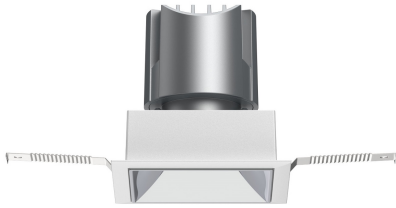

RZ0775SDF

Square Recessed Adjustable Downlight With Anti-Glare Reflector Led 7W 595lm CRI90 50.000h IP44

RZ0975SDF

Square Recessed Adjustable Downlight With Anti-Glare Reflector Led 9W 765lm CRI90 50.000h IP44

RZ1275SDF

Square Recessed Adjustable Downlight With Anti-Glare Reflector Led 12W 1020lm CRI90 50.000h IP44

RZ1575SDF

Square Recessed Adjustable Downlight With Anti-Glare Reflector Led 15W 1275lm CRI90 50.000h IP44

Description

Housing: Cast aluminium, Adjustable, designed as heat sink, with connection cable. 0°-30° tilt, 355° rotation. Fixing ring: Matt White, Matt Black, Customized.
 Mounting ring: Expanding spring fixing for ceiling thicknesses of 5-30mm. Includes control gear with Led driver separate. 2-pole terminal block.
 LED module: High-power LEDs on metal-core PCB. Collimating lens made of optical Polymethyl. Tender and soft light to perfectly present the object without black spot and dark area.
 Dimming driver can be optionally sold separately: Dali, 0-10V, Triac, DMX, Wireless, Tuya. Anti-glare cone with covered mounting detail: Mirror Silver, Mirror Black, Mirror Gold, Matt Silver, Matt Black, Matt Gold, Customized. High quality optical diffuser reduces LED dazzle light. Optical cut-off angle 45°. Deep anti-glare design, protect the eye.