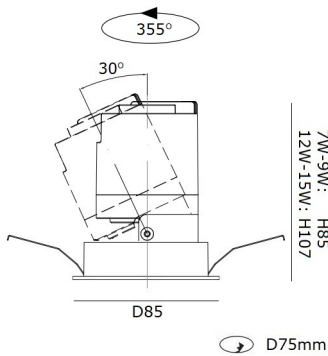

RZ0775ADF

Recessed Adjustable Downlight With Anti-Glare Reflector Led 7W 595lm CRI90 50.000h IP44

RZ0975ADF

Recessed Adjustable Downlight With Anti-Glare Reflector Led 9W 765lm CRI90 50.000h IP44

RZ1275ADF

Recessed Adjustable Downlight With Anti-Glare Reflector Led 12W 1020lm CRI90 50.000h IP44

RZ1575ADF

Recessed Adjustable Downlight With Anti-Glare Reflector Led 15W 1275lm CRI90 50.000h IP44