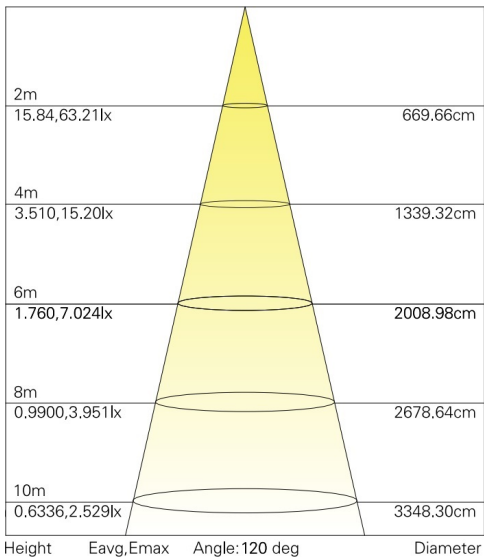

### RZ0820CST

CCT Tunable Led Strip 8W/m 800lm [27K 380lm 60K 420lm] CRI90 2700K~6000K 24VDC 50.000h IP20 5M/roll

### RZ0865CST

CCT Tunable Led Strip 8W/m 800lm [27K 380lm 60K 420lm] CRI90 2700K~6000K 24VDC 50.000h IP65 5M/roll

### Description

LED Strip, adopting self-encapsulated LED, highlight SMD, flexible FPC, 3M tape available. High-energy efficacy achieving up to 100lm/W, 3 steps MacAdam, soft light to perfectly present the object without black spot and dark area. No need to attach aluminum profile for heat sink, various of connection accessories can be optionally sold separately. Customized length available up to 5m per roll. Change atmosphere by tuning the color temperature by Tunable White (2700K~6000K) and dimming control systems are for choice. Short cuttable unit suitable for furniture lighting, and for unpredictable requirements on site, applying to indoor and outdoor lighting, furniture, advertisement and other supporting usages. Protections grades of IP55, IP65, IP66, IP67 and IP68 can be achieved by adopting silicone integrated extrusion, nano coating and other protection processes.

### Technical data

Light source	LED SMD
System Wattage	8W/m
Luminous flux	800lm [27K 380lm 60K 420lm]
Luminous efficiency	100lm/w or option
Colour Temperature	2700K ~ 6000K Adjustable
Colour Rendering Index	CRI>90 [CRI95]
Colour Deviation	SDCM<3
Beam Angle	120°
Max.Length	5m
Cut length	166.67mm
Led/m	60pcs
Anti-glare Rating	-
Service Lifetime	50.000 Hrs L70 B20 Ta25
Ingress Protection	IP20   IP65   Option
Operation Voltage	24VDC
Operation Temperature	-20°C ~ 45°C
Lighting control (option)	Dali, 0-10V, Triac, Wireless, Tunable White