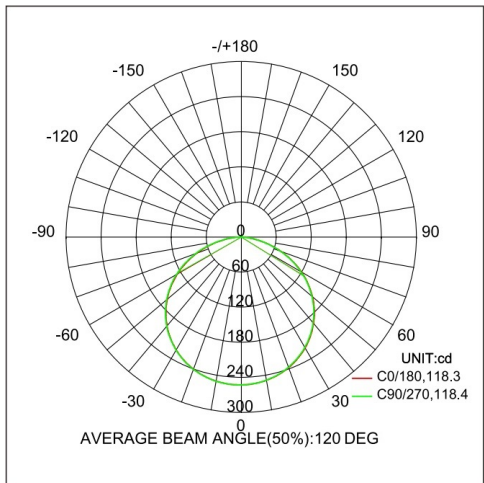

### RZ0820CST

CCT Tunable Led Strip 8W/m 800lm [27K 380lm 60K 420lm] CRI90 2700K~6000K 24VDC 50.000h IP20 5M/roll

### RZ0865CST

CCT Tunable Led Strip 8W/m 800lm [27K 380lm 60K 420lm] CRI90 2700K~6000K 24VDC 50.000h IP65 5M/roll

### Description

LED Strip, adopting self-encapsulated LED, highlight SMD, flexible FPC, 3M tape available. High-energy efficacy achieving up to 100lm/W, 3 steps MacAdam, soft light to perfectly present the object without black spot and dark area. No need to attach aluminum profile for heat sink, various of connection accessories can be optionally sold separately. Customized length available up to 5m per roll. Change atmosphere by tuning the color temperature by Tunable White (2700K~6000K) and dimming control systems are for choice. Short cuttable unit suitable for furniture lighting, and for unpredictable requirements on site, applying to indoor and outdoor lighting, furniture, advertisement and other supporting usages. Protections grades of IP55, IP65, IP66, IP67 and IP68 can be achieved by adopting silicone integrated extrusion, nano coating and other protection processes.

### Technical data

Light source	LED SMD
System Wattage	8W/m
Luminous flux	800lm [27K 380lm 60K 420lm]
Luminous efficiency	100lm/w or option
Colour Temperature	2700K ~ 6000K Adjustable
Colour Rendering Index	CRI>90 [CRI95]
Colour Deviation	SDCM<3
Beam Angle	120°
Max.Length	5m
Cut length	166.67mm
Led/m	60pcs
Anti-glare Rating	-
Service Lifetime	50.000 Hrs L70 B20 Ta25
Ingress Protection	IP20   IP65   Option
Operation Voltage	24VDC
Operation Temperature	-20°C ~ 45°C
Lighting control (option)	Dali, 0-10V, Triac, Wireless, Tunable White