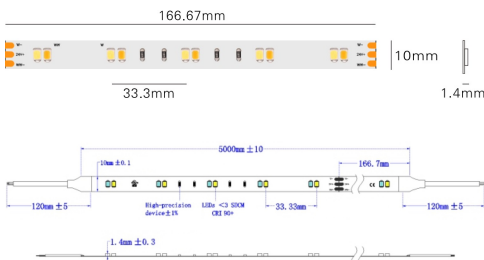

### RZ0820CST

CCT Tunable Led Strip 8W/m 800lm [27K 380lm 60K 420lm] CRI90 2700K~6000K 24VDC 50.000h IP20 5M/roll

### RZ0865CST

CCT Tunable Led Strip 8W/m 800lm [27K 380lm 60K 420lm] CRI90 2700K~6000K 24VDC 50.000h IP65 5M/roll

### Description

LED Strip, adopting self-encapsulated LED, highlight SMD, flexible FPC, 3M tape available. High-energy efficacy achieving up to 100lm/W, 3 steps MacAdam, soft light to perfectly present the object without black spot and dark area. No need to attach aluminum profile for heat sink, various of connection accessories can be optionally sold separately. Customized length available up to 5m per roll. Change atmosphere by tuning the color temperature by Tunable White (2700K~6000K) and dimming control systems are for choice. Short cuttable unit suitable for furniture lighting, and for unpredictable requirements on site, applying to indoor and outdoor lighting, furniture, advertisement and other supporting usages. Protections grades of IP55, IP65, IP66, IP67 and IP68 can be achieved by adopting silicone integrated extrusion, nano coating and other protection processes.

### Technical data

Light source	LED SMD
System Wattage	8W/m
Luminous flux	800lm [27K 380lm 60K 420lm]
Luminous efficiency	100lm/w or option
Colour Temperature	2700K ~ 6000K Adjustable
Colour Rendering Index	CRI>90 [CRI95]
Colour Deviation	SDCM<3
Beam Angle	120°
Max.Length	5m
Cut length	166.67mm
Led/m	60pcs
Anti-glare Rating	-
Service Lifetime	50.000 Hrs L70 B20 Ta25
Ingress Protection	IP20   IP65   Option
Operation Voltage	24VDC
Operation Temperature	-20°C ~ 45°C
Lighting control (option)	Dali, 0-10V, Triac, Wireless, Tunable White