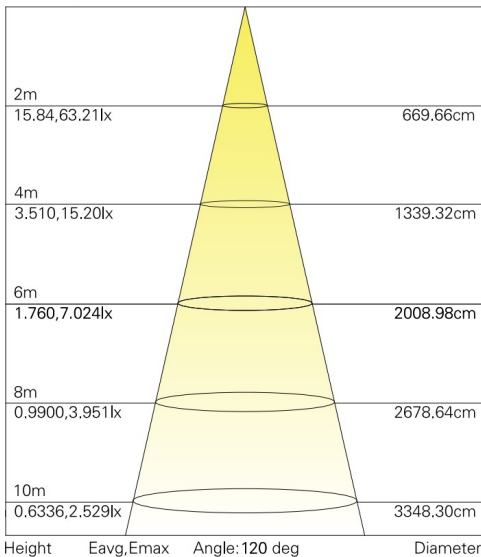

RZ0820CST

CCT Tunable Led Strip 8W/m 800lm [27K 380lm 60K 420lm] CRI90 2700K~6000K 24VDC 50.000h IP20 5M/roll

RZ0865CST

CCT Tunable Led Strip 8W/m 800lm [27K 380lm 60K 420lm] CRI90 2700K~6000K 24VDC 50.000h IP65 5M/roll

Description

LED Strip, adopting self-encapsulated LED, highlight SMD, flexible FPC, 3M tape available. High-energy efficacy achieving up to 100lm/W, 3 steps MacAdam, soft light to perfectly present the object without black spot and dark area. No need to attach aluminum profile for heat sink, various of connection accessories can be optionally sold separately. Customized length available up to 5m per roll. Change atmosphere by tuning the color temperature by Tunable White (2700K~6000K) and dimming control systems are for choice. Short cuttable unit suitable for furniture lighting, and for unpredictable requirements on site, applying to indoor and outdoor lighting, furniture, advertisement and other supporting usages. Protections grades of IP55, IP65, IP66, IP67 and IP68 can be achieved by adopting silicone integrated extrusion, nano coating and other protection processes.

Technical data

Light source	LED SMD
System Wattage	8W/m
Luminous flux	800lm [27K 380lm 60K 420lm]
Luminous efficiency	100lm/w or option
Colour Temperature	2700K ~ 6000K Adjustable
Colour Rendering Index	CRI>90 [CRI95]
Colour Deviation	SDCM<3
Beam Angle	120°
Max.Length	5m
Cut length	166.67mm
Led/m	60pcs
Anti-glare Rating	-
Service Lifetime	50.000 Hrs L70 B20 Ta25
Ingress Protection	IP20 IP65 Option
Operation Voltage	24VDC
Operation Temperature	-20°C ~ 45°C
Lighting control (option)	Dali, 0-10V, Triac, Wireless, Tunable White