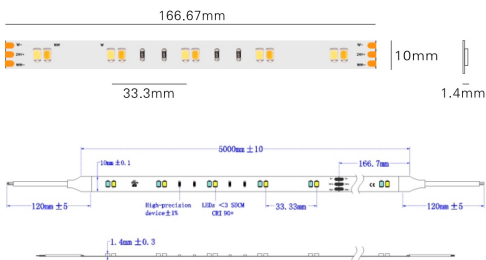

RZ0820CST

CCT Tunable Led Strip 8W/m 800lm [27K 380lm 60K 420lm] CRI90 2700K~6000K 24VDC 50.000h IP20 5M/roll

RZ0865CST

CCT Tunable Led Strip 8W/m 800lm [27K 380lm 60K 420lm] CRI90 2700K~6000K 24VDC 50.000h IP65 5M/roll

Description

LED Strip, adopting self-encapsulated LED, highlight SMD, flexible FPC, 3M tape available. High-energy efficacy achieving up to 100lm/W, 3 steps MacAdam, soft light to perfectly present the object without black spot and dark area. No need to attach aluminum profile for heat sink, various of connection accessories can be optionally sold separately. Customized length available up to 5m per roll. Change atmosphere by tuning the color temperature by Tunable White (2700K~6000K) and dimming control systems are for choice. Short cuttable unit suitable for furniture lighting, and for unpredictable requirements on site, applying to indoor and outdoor lighting, furniture, advertisement and other supporting usages. Protections grades of IP55, IP65, IP66, IP67 and IP68 can be achieved by adopting silicone integrated extrusion, nano coating and other protection processes.

Technical data

Light source	LED SMD
System Wattage	8W/m
Luminous flux	800lm [27K 380lm 60K 420lm]
Luminous efficiency	100lm/w or option
Colour Temperature	2700K ~ 6000K Adjustable
Colour Rendering Index	CRI>90 [CRI95]
Colour Deviation	SDCM<3
Beam Angle	120°
Max.Length	5m
Cut length	166.67mm
Led/m	60pcs
Anti-glare Rating	-
Service Lifetime	50.000 Hrs L70 B20 Ta25
Ingress Protection	IP20 IP65 Option
Operation Voltage	24VDC
Operation Temperature	-20°C ~ 45°C
Lighting control (option)	Dali, 0-10V, Triac, Wireless, Tunable White