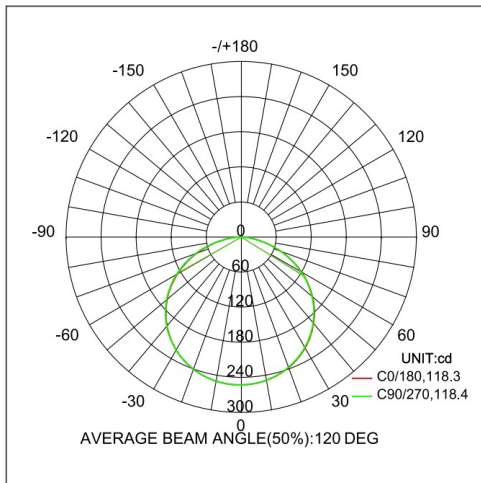

RZ0820CST

CCT Tunable Led Strip 8W/m 800lm [27K 380lm 60K 420lm] CRI90 2700K~6000K 24VDC 50.000h IP20 5M/roll

RZ0865CST

CCT Tunable Led Strip 8W/m 800lm [27K 380lm 60K 420lm] CRI90 2700K~6000K 24VDC 50.000h IP65 5M/roll

Description

LED Strip, adopting self-encapsulated LED, highlight SMD, flexible FPC, 3M tape available. High-energy efficacy achieving up to 100lm/W, 3 steps MacAdam, soft light to perfectly present the object without black spot and dark area. No need to attach aluminum profile for heat sink, various of connection accessories can be optionally sold separately. Customized length available up to 5m per roll. Change atmosphere by tuning the color temperature by Tunable White (2700K~6000K) and dimming control systems are for choice. Short cuttable unit suitable for furniture lighting, and for unpredictable requirements on site, applying to indoor and outdoor lighting, furniture, advertisement and other supporting usages. Protections grades of IP55, IP65, IP66, IP67 and IP68 can be achieved by adopting silicone integrated extrusion, nano coating and other protection processes.

Technical data

Light source	LED SMD
System Wattage	8W/m
Luminous flux	800lm [27K 380lm 60K 420lm]
Luminous efficiency	100lm/w or option
Colour Temperature	2700K ~ 6000K Adjustable
Colour Rendering Index	CRI>90 [CRI95]
Colour Deviation	SDCM<3
Beam Angle	120°
Max.Length	5m
Cut length	166.67mm
Led/m	60pcs
Anti-glare Rating	-
Service Lifetime	50.000 Hrs L70 B20 Ta25
Ingress Protection	IP20 IP65 Option
Operation Voltage	24VDC
Operation Temperature	-20°C ~ 45°C
Lighting control (option)	Dali, 0-10V, Triac, Wireless, Tunable White