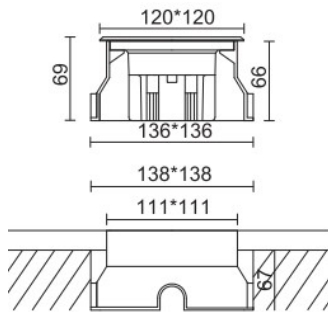

RZ0767IGS

Inground Light Stainless Steel 316 Cover, Anti-Corrosion, Transparent Toughened Glass Led 7W 490lm CRI80 24VDC 50.000h IP67 With Recessed Box