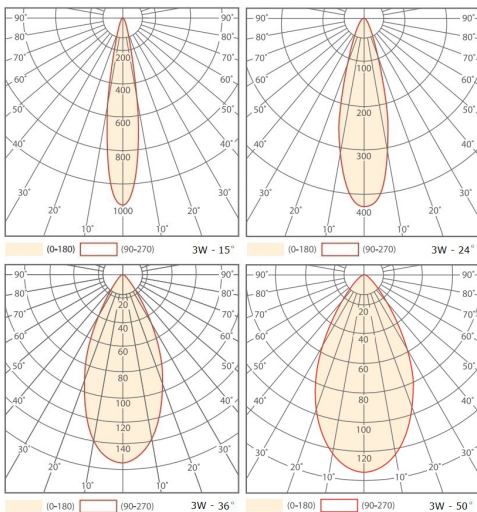

RZ0348MAD

Mini Recessed Adjustable Downlight Led 3W 255lm CRI90 D53 50.000h White IP44

D53*H30

48 mm

Description

Housing: cast aluminum, Mini Recessed Adjustable Downlight are a range of compact and functional designed spotlights, with connection cable.

Protection Class III.

Technical data

Light source	LED COB
System Wattage	3W
Luminous flux	255lm
Luminous efficiency	90lm/w or option
Colour Temperature	2700K, 3000K, 4000K, 6000K
Colour Rendering Index	CRI>90
Colour Deviation	SDCM<3
Beam Angle	15°, 24°, 36°, 50°
Cut-Off Angle	-
Tilt Angle	-
Anti-glare Rating	-
Service Lifetime	50.000 Hrs L70 B20 Ta25
Ingress Protection	IP44
Operation Voltage	220-240VAC, 50Hz
Operation Temperature	-20°C ~ 60°C
Frame	Aluminum
Finishing	Matt White, Matt Black
Lighting control [option]	Dali, 0-10V, Triac, Wireless