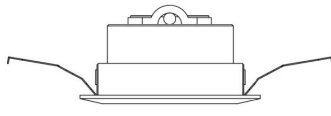

RZ0348MAD

Mini Recessed Adjustable Downlight Led 3W 255lm CRI90 D53 50.000h White IP44

D53*H30

48 mm

Description

Housing: cast aluminum, Mini Recessed Adjustable Downlight are a range of compact and functional designed spotlights, with connection cable.

Mounting ring: white. Expanding spring fixing for ceiling thicknesses of 5-25mm. Includes control gear with Led driver separate. 2-pole terminal block.

LED module: High-power LEDs on metal-core PCB. Collimating lens made of optical Polymethyl. Tender and soft light to perfectly present the object without black spot and dark area.