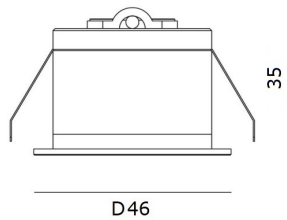

RZ0340MFD

Mini Recessed Fixed Downlight Led 3W 255lm CRI90 D40 50.000h White IP44

40 mm

Description

Housing: cast aluminum, Mini Recessed Fixed Downlight are a range of compact and functional designed spotlights, with connection cable.

Mounting ring: white. Expanding spring fixing for ceiling thicknesses of 5-25mm. Includes control gear with Led driver separate. 2-pole terminal block.

LED module: High-power LEDs on metal-core PCB. Collimating lens made of optical Polymethyl. Tender and soft light to perfectly present the object without black spot and dark area.

Protection Class III.

Technical data

Light source	LED COB
System Wattage	3W
Luminous flux	255lm
Luminous efficiency	90lm/w or option
Colour Temperature	2700K, 3000K, 4000K, 6000K
Colour Rendering Index	CRI>90
Colour Deviation	SDCM<3
Beam Angle	15°, 24°, 36°, 50°
Cut-Off Angle	-
Tilt Angle	-
Anti-glare Rating	-
Service Lifetime	50.000 Hrs L70 B20 Ta25
Ingress Protection	IP44
Operation Voltage	220-240VAC, 50Hz
Operation Temperature	-20°C ~ 60°C
Frame	Aluminum
Finishing	Matt White, Matt Black
Lighting control [option]	Dali, 0-10V, Triac, Wireless