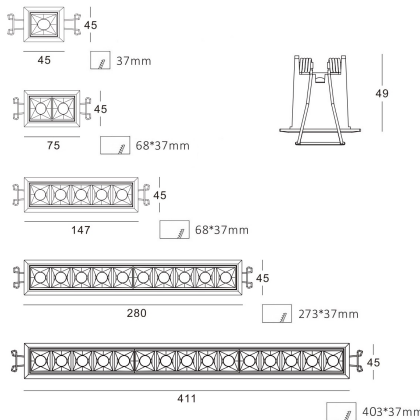

### Description

Housing: cast aluminium, Mini Recessed Fixed Downlight are a range of compact and functional designed spotlights, with connection cable.

Mounting ring: white. Expanding spring fixing for ceiling thicknesses of 5-25mm. Includes control gear with Led driver separate. 2-pole terminal block.