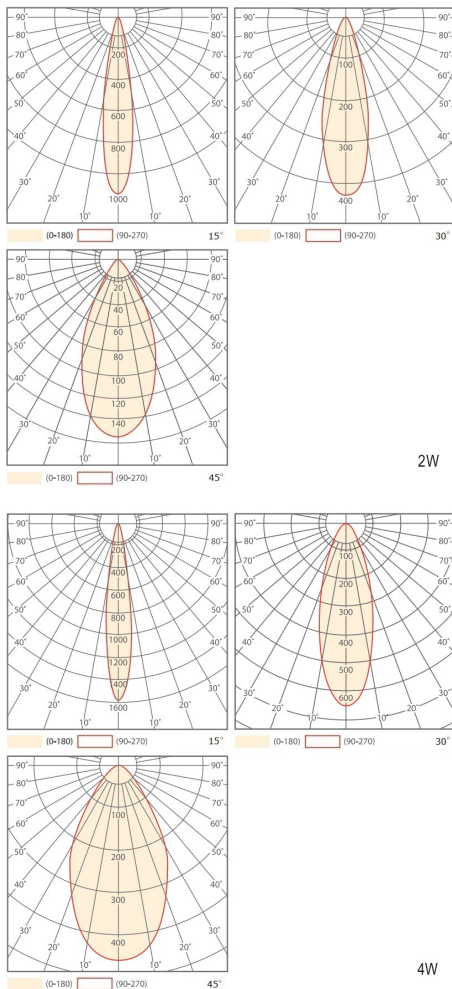

RZ02MRD

Multiple Recessed Fixed Downlight With Anti-Glare Reflector Led 2W 180lm CRI90 SQ45 50.000h White IP44

RZ04MRD

Multiple Recessed Fixed Downlight With Anti-Glare Reflector Led 2*2W 360lm CRI90 L75*W45 50.000h White IP44

RZ10MRD

Multiple Recessed Fixed Downlight With Anti-Glare Reflector Led 5*2W 900lm CRI90 L147*W45 50.000h White IP44

RZ20MRD

Multiple Recessed Fixed Downlight With Anti-Glare Reflector Led 10*2W 1800lm CRI90 L280*W45 50.000h White IP44

RZ30MRD

Multiple Recessed Fixed Downlight With Anti-Glare Reflector Led 15*2W 2550lm CRI90 L411*W45 50.000h White IP44

Description

Housing: cast aluminium, Mini Recessed Fixed Downlight are a range of compact and functional designed spotlights, with connection cable.

Mounting ring: white. Expanding spring fixing for ceiling thicknesses of 5-25mm. Includes control gear with Led driver separate. 2-pole terminal block.

LED module: High-power LEDs on metal-core PCB. Collimating lens made of optical Polymethyl. Tender and soft light to perfectly present the object without black spot and dark area.

Dimming driver can be optionally sold separately: Dali, 0-10V, Triac, Wireless.

Darklight reflector: Polymethyl, Chrome, Matt White, Matt Black, Customized. High quality optical diffuser reduce LED dazzle light. Cut-off angle 30° with Anti-glare Rating UGR<19. Deep anti-glare design, protect the eye.

Protection Class III.

Technical data

Light source	LED COB				
System Wattage	2W	2*2W	5*2W	10*2W	15*2W
Luminous flux	180lm	360lm	900lm	1800lm	2550lm
Luminous efficiency	90lm/w or option				
Colour Temperature	2700K, 3000K, 4000K, 6000K				
Colour Rendering Index	CRI>90				
Colour Deviation	SDCM<3				
Beam Angle	15°, 30°, 45°				
Cut-Off Angle	30°				
Tilt Angle	-				
Anti-glare Rating	UGR<19				
Service Lifetime	50.000 Hrs L70 B20 Ta25				
Ingress Protection	IP44				
Operation Voltage	220-240VAC, 50Hz				
Operation Temperature	-20°C ~ 45°C				
Frame	Aluminum				
Finishing	Matt White, Matt Black				
Lighting control (option)	Dali, 0-10V, Triac, Wireless				

Accessories

-

Notes

-